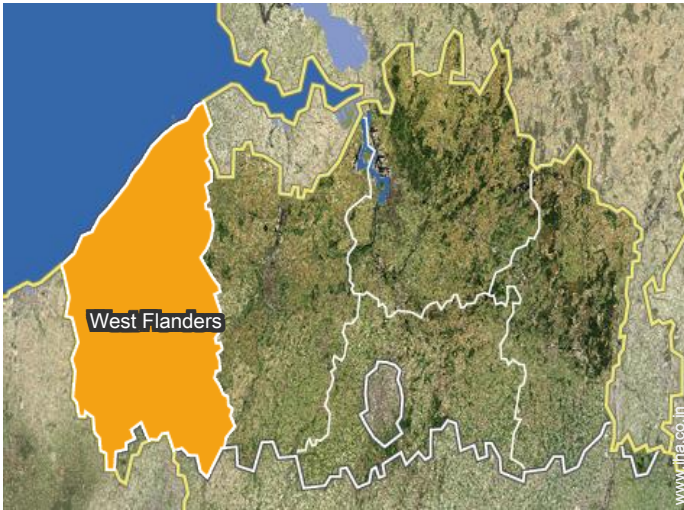

Location

Location & Access

" On the Leopold I Esplanade, parking in the building, accessible from the back. "

GPS coordinates in degrees, minutes, seconds: Latitude 51°5'53"N - Longitude 2°34'55"E (Dwelling)

Address

→ Leopold I Esplanade 7
8660 De Panne

• Airport Ostende Bruges

→ Ostende, West Flanders, Flanders,
Belgium
→ Distance : 29km

- Veurne : (7,5km)
- Ypres : (38km)
- Bruges : (65km)

Contact

Spoken
languages