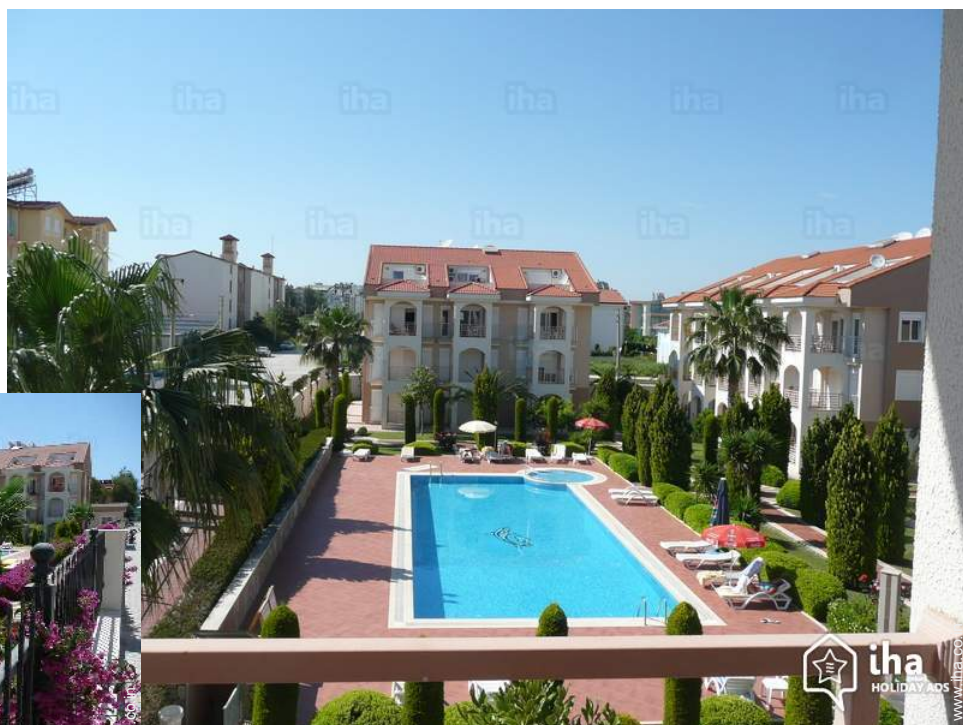

# Luxury holiday letting Side "Dreamhouse WiDiDi"

Our comfortable apartments with Wi-Fi, air conditioning in bedrooms and living room, dishwasher, washing machine, oven, close to the beach and the old centre, supermarkets, restaurants, bars and cafes in the immediate vicinity!

" Our apartments are fully equipped. On the project there is a large communal swimming pool surrounded by a beautiful garden. There is 24/7 security. "